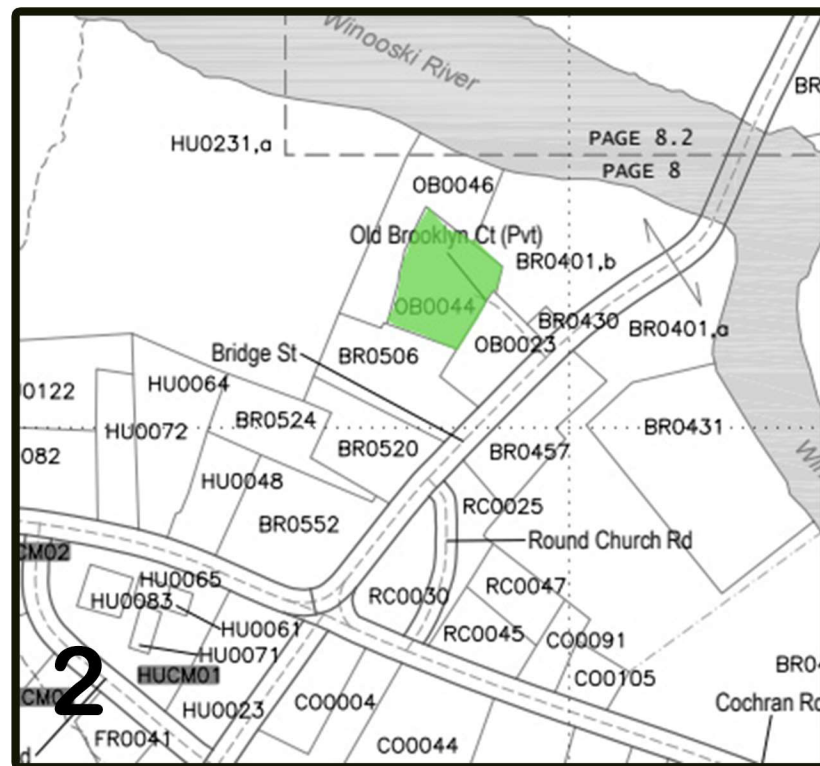

PROPERTIES FOR BUYOUT, ELEVATION OR BOTH

Maps not to SCALE to each other

Address	Code	Map	Category
242 Bridge St	BR0242	1 - Village	BUYOUT
257 Bridge St	BR0257	1 - Village	BUYOUT
40 Esplanade	ES0040	1 - Village	BUYOUT
65 Esplanade	ES0065	1 - Village	BUYOUT
84 Esplanade	ES0084	1 - Village	BUYOUT
99 Esplanade	ES0099	1 - Village	BUYOUT
44 Old Brooklyn Ct	OB0044	2 - Round Church	BUYOUT
947 Johnnie Brook Rd	JB0947	3 - Johnnie Brook	BUYOUT
2577 East Main St	EM2577	4 - Red Barn	ELEVATE
176 Lily Pond Cir	LP0176	4 - Red Barn	BUYOUT
42 Red Barn Ln	RB0042	4 - Red Barn	BUYOUT
41 Red Barn Ln	RD0041	4 - Red Barn	BUYOUT
23 Jones Mill Rd	JM0023	5 - Jones Mill	BUYOUT
36 Jones Mill Rd	JM0036	5 - Jones Mill	BUYOUT
54 Jones Mill Rd	JM0054	5 - Jones Mill	BUYOUT
2468 Cochran Rd	CO2468	6 - Cochran	BUYOUT
2666 Cochrn Rd	CO2666	6 - Cochran	ELEVATE