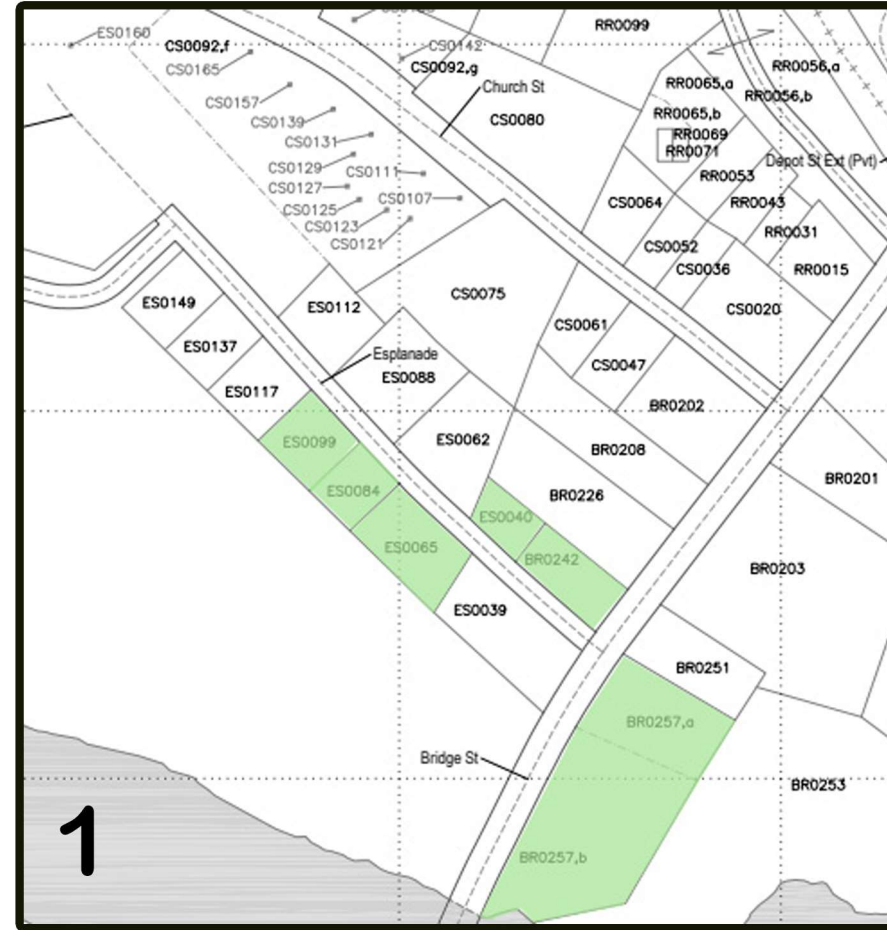

PROPERTIES FOR BUYOUT, ELEVATION OR BOTH

Maps not to SCALE to each other

Address	Code	Map	Category
242 Bridge St	BR0242	1 - Village	BUYOUT
257 Bridge St	BR0257	1 - Village	BUYOUT
40 Esplanade	ES0040	1 - Village	BUYOUT
65 Esplanade	ES0065	1 - Village	BUYOUT
84 Esplanade	ES0084	1 - Village	BUYOUT
99 Esplanade	ES0099	1 - Village	BUYOUT
44 Old Brooklyn Ct	OB0044	2 - Round Church	BUYOUT
947 Johnnie Brook Rd	JB0947	3 - Johnnie Brook	BUYOUT
2577 East Main St	EM2577	4 - Red Barn	ELEVATE
176 Lily Pond Cir	LP0176	4 - Red Barn	BUYOUT
42 Red Barn Ln	RB0042	4 - Red Barn	BUYOUT
41 Red Barn Ln	RD0041	4 - Red Barn	BUYOUT
23 Jones Mill Rd	JM0023	5 - Jones Mill	BUYOUT
36 Jones Mill Rd	JM0036	5 - Jones Mill	BUYOUT
54 Jones Mill Rd	JM0054	5 - Jones Mill	BUYOUT
2468 Cochran Rd	CO2468	6 - Cochran	BUYOUT
2666 Cochrn Rd	CO2666	6 - Cochran	ELEVATE